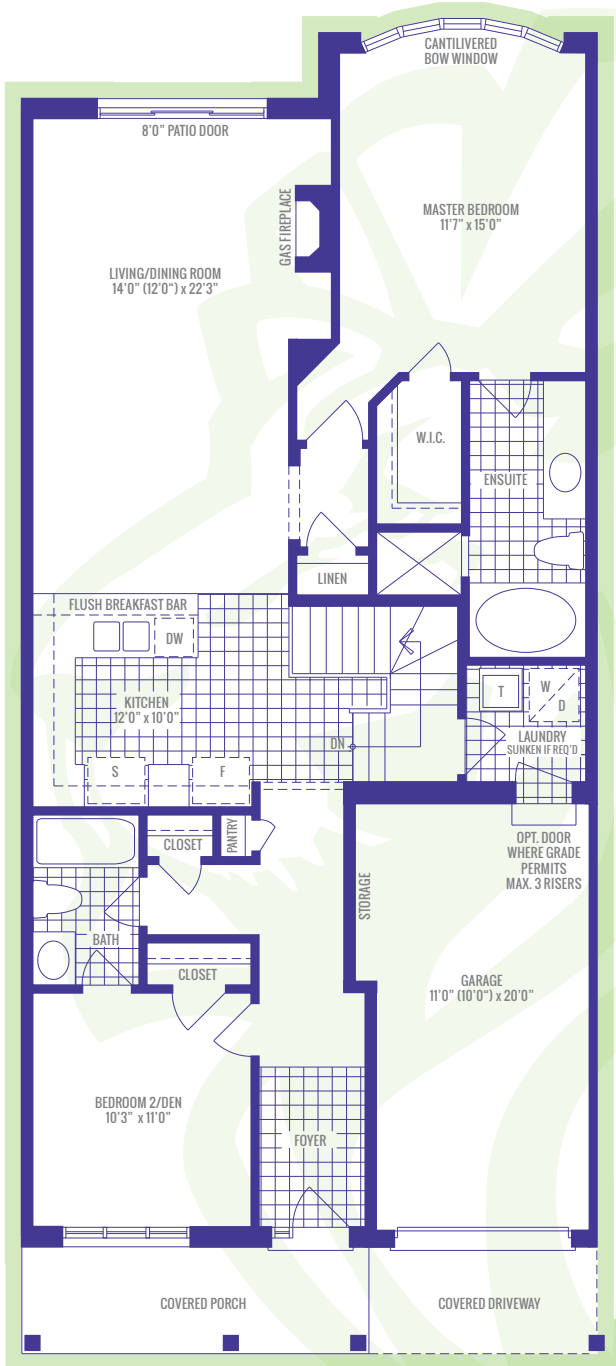

Artist's Concept

CLOVELLY

1242 SQUARE FEET

GROUND FLOOR

BASEMENT

Dimensions, specifications, layouts (including tile patterns), window sizes, mullions, fixture representation, appliance locations, and materials are approximate only, may vary, and are subject to changes without notice. Plans may be reversed. Wall thickness will vary with floor levels reducing room dimensions accordingly. Prices are subject to change without notice. E. & O. E. Plans not to scale. Speak to Sales Representative for details.