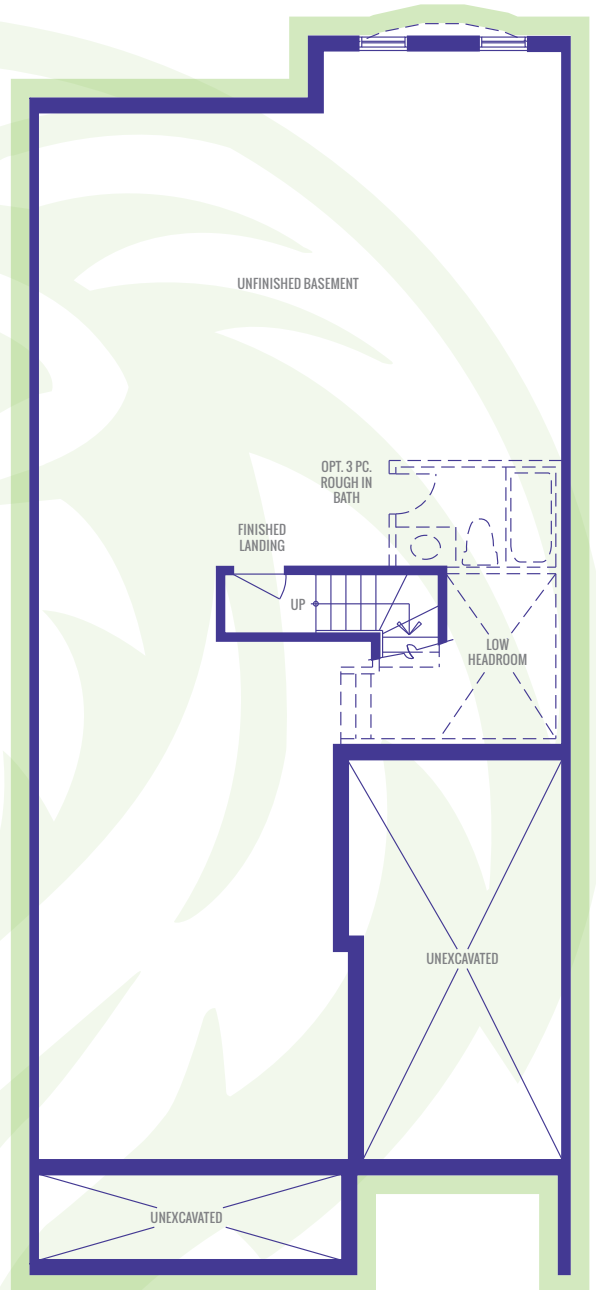

Artist's Concept

CLOVELLY

1242 SQUARE FEET

GROUND FLOOR

BASEMENT

Dimensions, specifications, layouts (including tile patterns), window sizes, mullions, fixture representation, appliance locations, and materials are approximate only, may vary, and are subject to changes without notice. Plans may be reversed. Wall thickness will vary with floor levels reducing room dimensions accordingly. Prices are subject to change without notice. E. & O. E. Plans not to scale. Speak to Sales Representative for details.