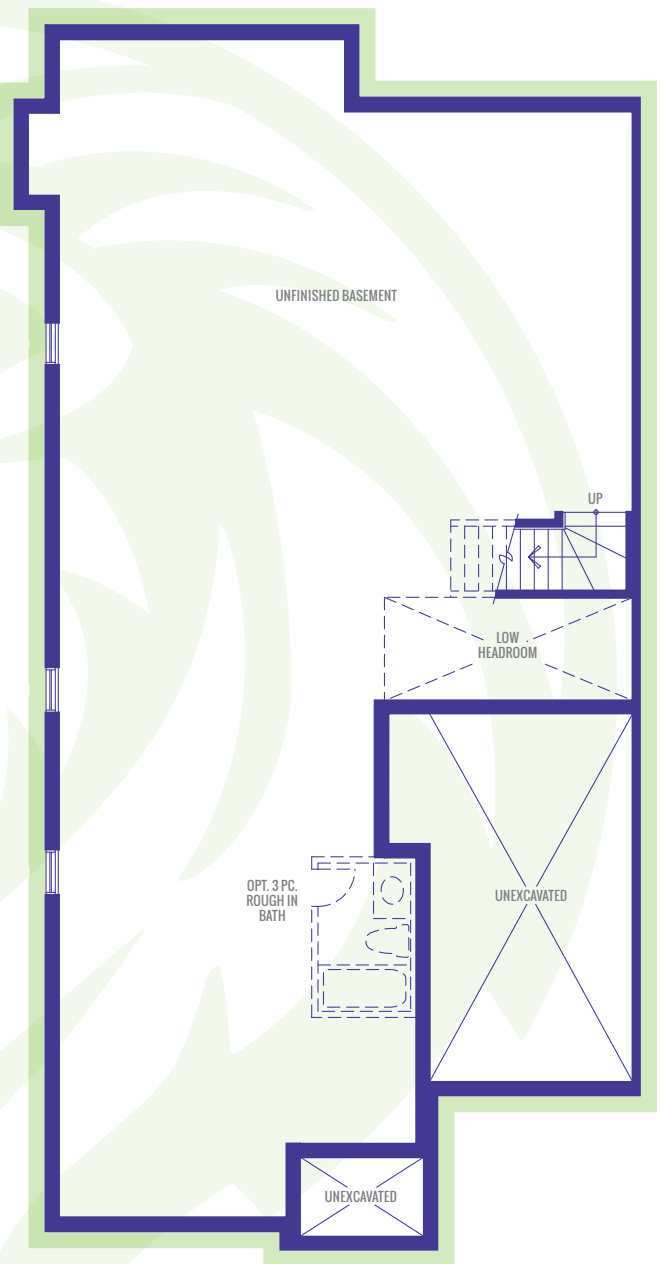

Artist's Concept

LOYALIST

2665
SQUARE FEET

GROUND FLOOR

BASEMENT

Dimensions, specifications, layouts (including tile patterns), window sizes, mullions, fixture representation, appliance locations, and materials are approximate only, may vary, and are subject to changes without notice. Plans may be reversed. Wall thickness will vary with floor levels reducing room dimensions accordingly. Prices are subject to change without notice. E. & O. E. Plans not to scale. Speak to Sales Representative for details.