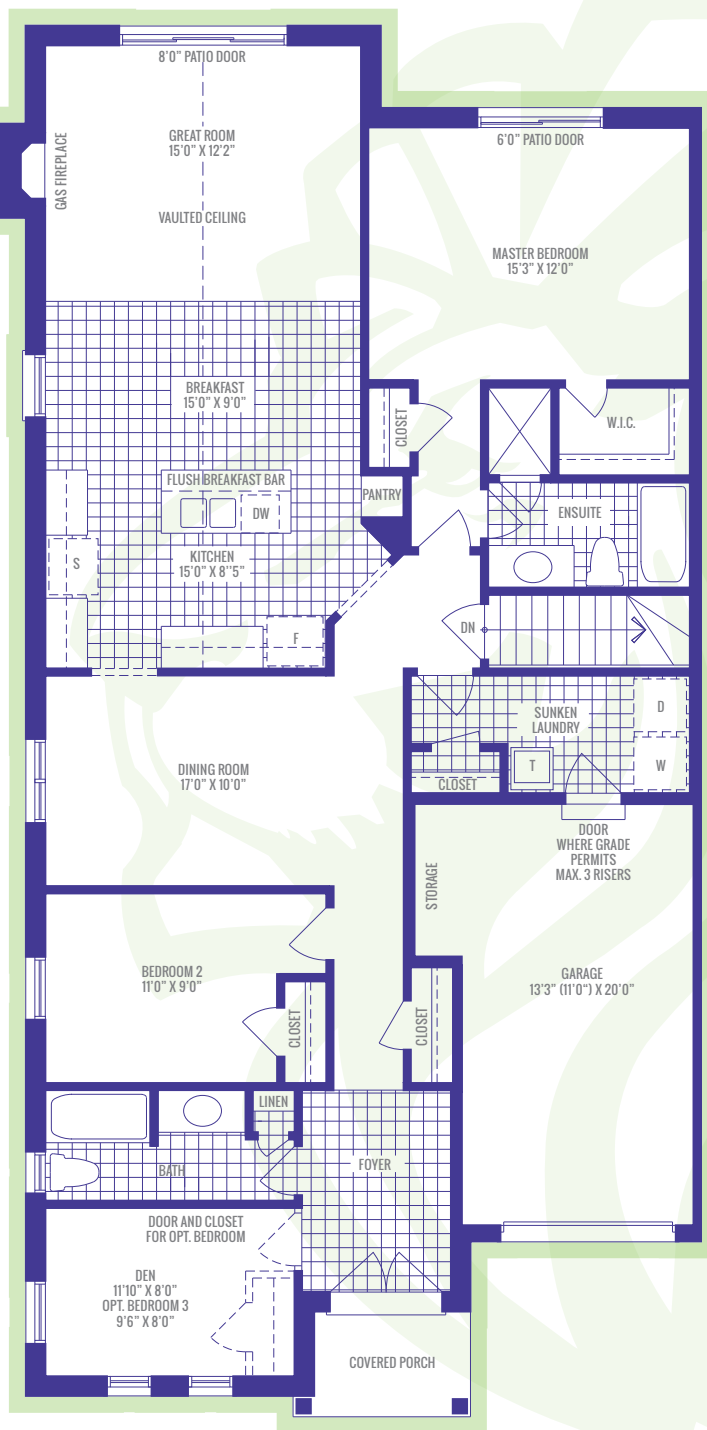

Artist's Concept

LOYALIST

2665
SQUARE FEET

GROUND FLOOR

BASEMENT

Dimensions, specifications, layouts (including tile patterns), window sizes, mullions, fixture representation, appliance locations, and materials are approximate only, may vary, and are subject to changes without notice. Plans may be reversed. Wall thickness will vary with floor levels reducing room dimensions accordingly. Prices are subject to change without notice. E. & O. E. Plans not to scale. Speak to Sales Representative for details.