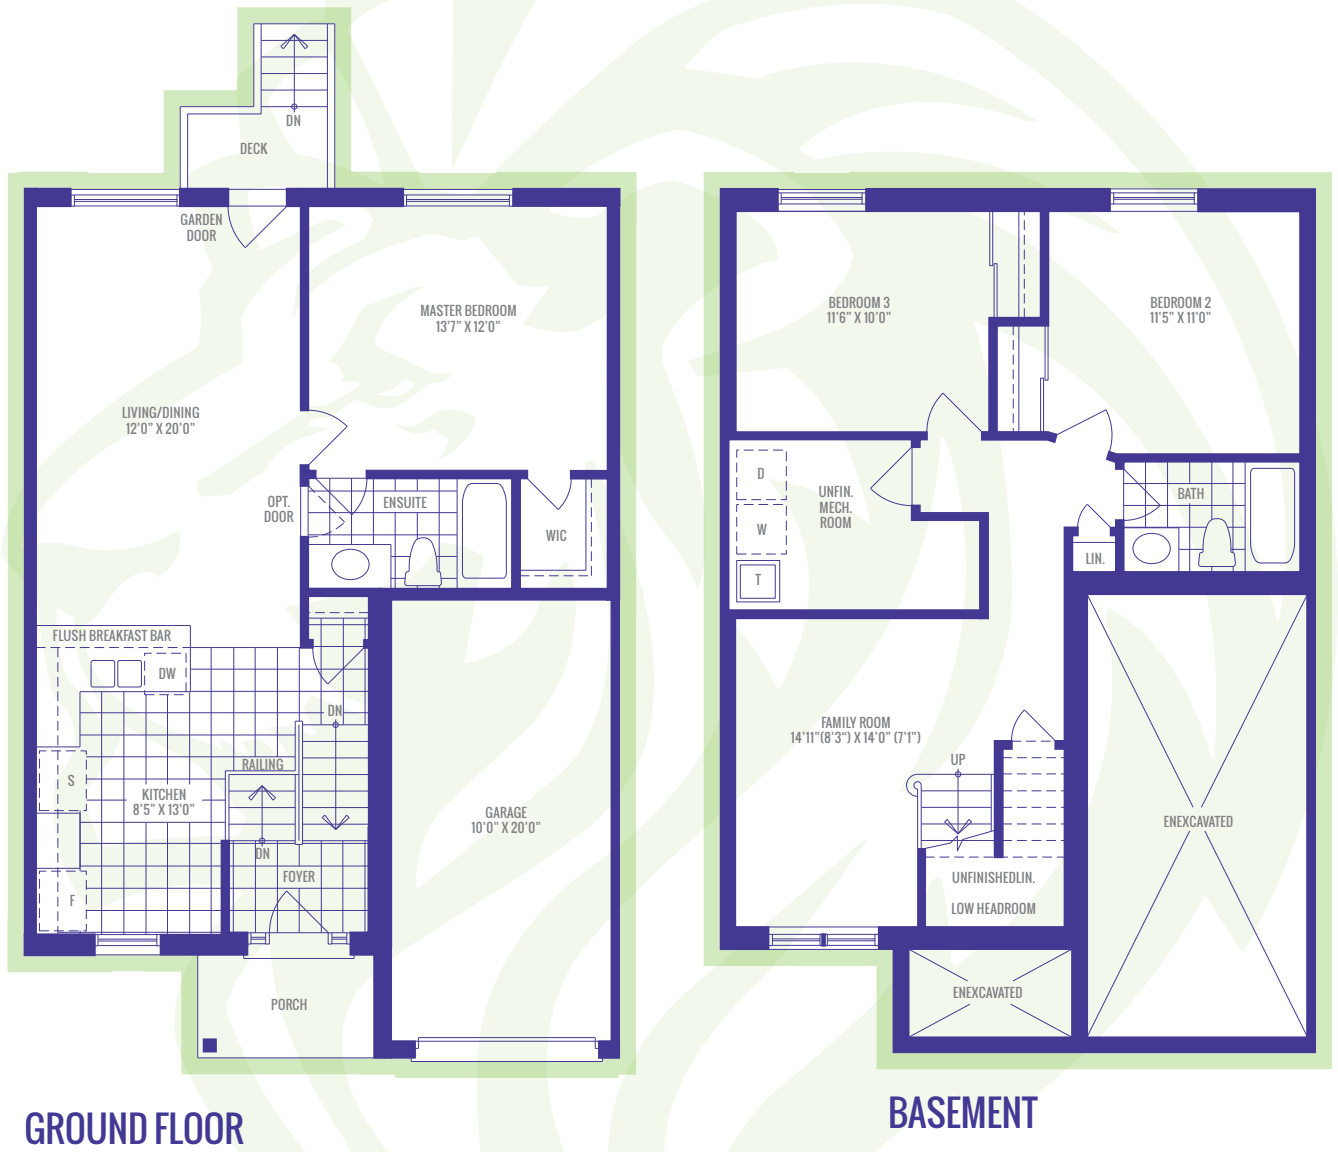

Artist's Concept

ST. ANDREW

1324 SQUARE FEET

Dimensions, specifications, layouts (including tile patterns), window sizes, mullions, fixture representation, appliance locations, and materials are approximate only, may vary, and are subject to changes without notice. Plans may be reversed. Wall thickness will vary with floor levels reducing room dimensions accordingly. Prices are subject to change without notice. E. & O. E. Plans not to scale. Speak to Sales Representative for details.