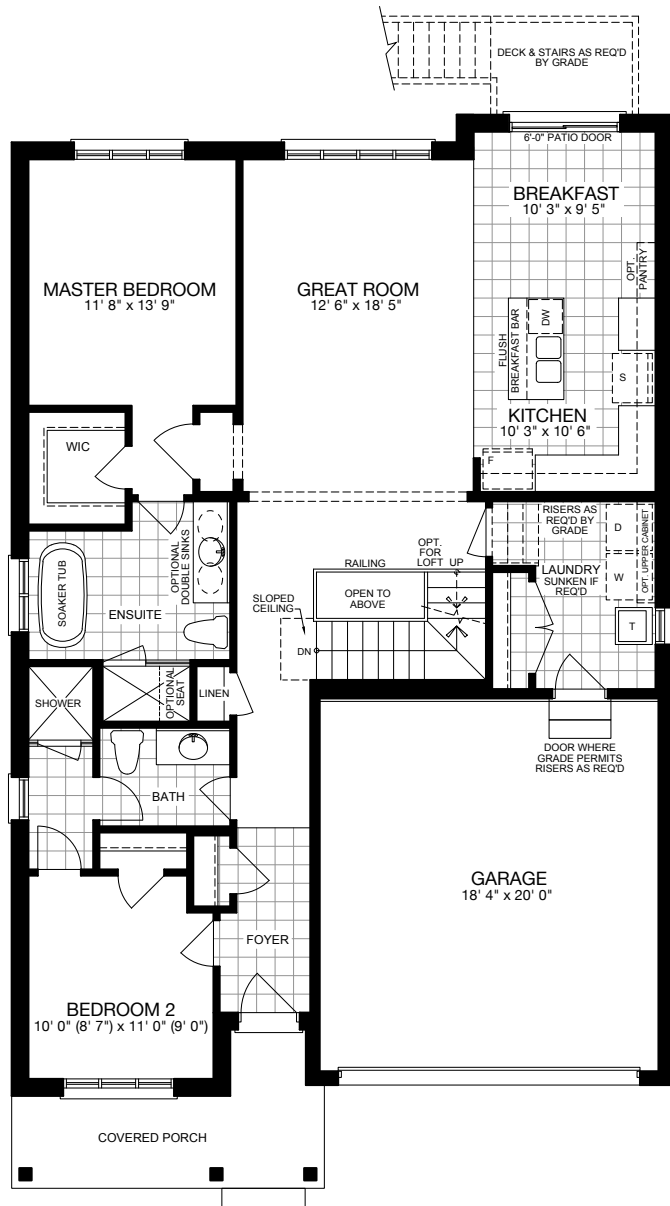

Hawthorn

BUNGALOW WITH OPTIONAL LOFT (2087 SQ.FT.)
1469 SQ.FT. | ELEVATION A & B

ELEVATION B

ELEVATION A

Hawthorn

BUNGALOW WITH OPTIONAL LOFT (2087 SQ.FT.)
1469 SQ.FT. | ELEVATION A & B

GROUND FLOOR PLAN
ELEVATION A

OPTIONAL LOFT PLAN

PARTIAL
GROUND FLOOR PLAN
ELEVATION B

BASEMENT PLAN
ELEVATION A

BASEMENT PLAN
ELEVATION B