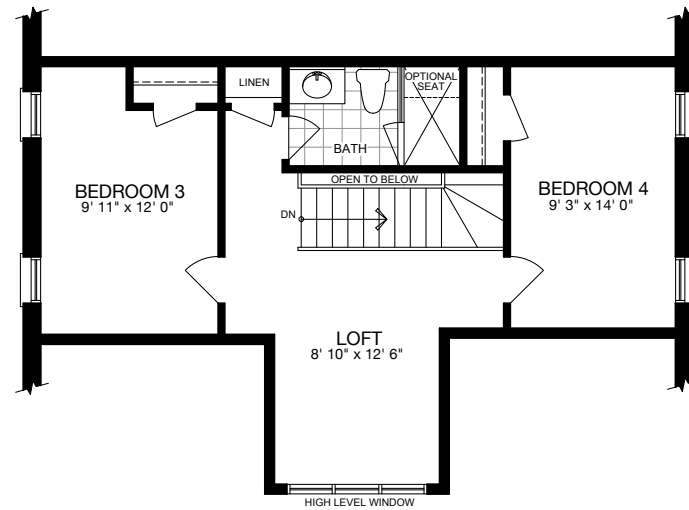

Hawthorn

BUNGALOW WITH OPTIONAL LOFT (2087 SQ.FT.)
1469 SQ.FT. | ELEVATION A & B

ELEVATION B

ELEVATION A

Hawthorn

BUNGALOW WITH OPTIONAL LOFT (2087 SQ.FT.)
1469 SQ.FT. | ELEVATION A & B

GROUND FLOOR PLAN
ELEVATION A

OPTIONAL LOFT PLAN

PARTIAL
GROUND FLOOR PLAN
ELEVATION B

BASEMENT PLAN
ELEVATION A

BASEMENT PLAN
ELEVATION B