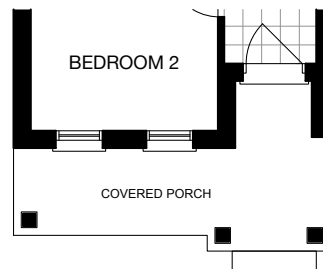

Hawthorn

BUNGALOW WITH OPTIONAL LOFT (2087 SQ.FT.)
1469 SQ.FT. | ELEVATION A & B

ELEVATION B

ELEVATION A

Hawthorn

BUNGALOW WITH OPTIONAL LOFT (2087 SQ.FT.)
1469 SQ.FT. | ELEVATION A & B

GROUND FLOOR PLAN
ELEVATION A

OPTIONAL LOFT PLAN

PARTIAL
GROUND FLOOR PLAN
ELEVATION B

BASEMENT PLAN
ELEVATION A

BASEMENT PLAN
ELEVATION B