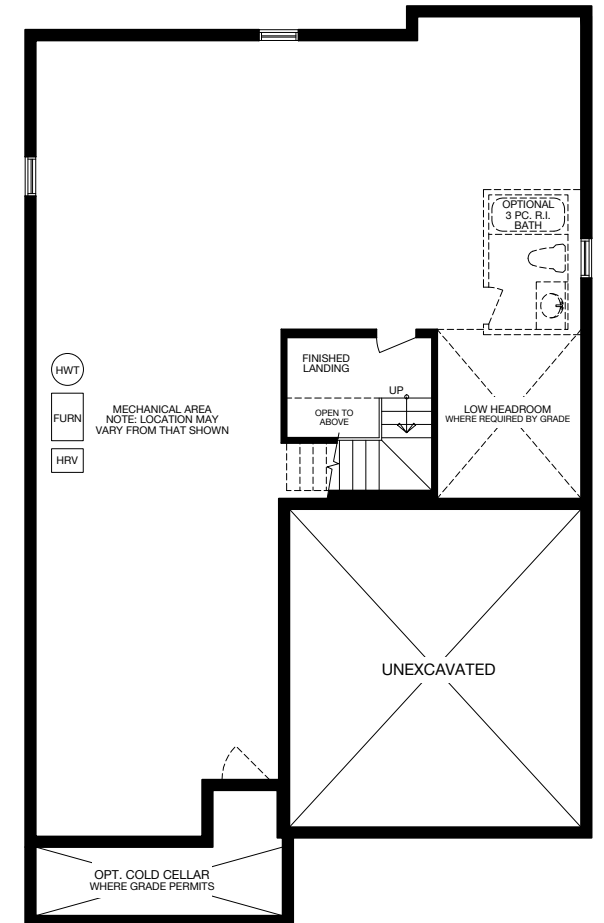

Hawthorn

BUNGALOW WITH OPTIONAL LOFT (2087 SQ.FT.)
1469 SQ.FT. | ELEVATION A & B

ELEVATION B

ELEVATION A

Hawthorn

BUNGALOW WITH OPTIONAL LOFT (2087 SQ.FT.)
1469 SQ.FT. | ELEVATION A & B

GROUND FLOOR PLAN
ELEVATION A

OPTIONAL LOFT PLAN

PARTIAL
GROUND FLOOR PLAN
ELEVATION B

BASEMENT PLAN
ELEVATION A

BASEMENT PLAN
ELEVATION B